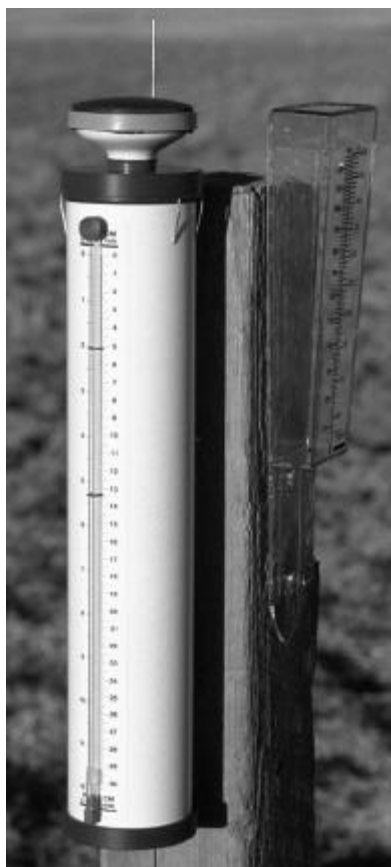

Evaporation Device for Estimating Irrigation Needs

ETgage™ Model A

ETgage Model A, displayed above, requires distilled water (available at food stores). Components of the system include: diffusion covers for grass ET (ET_o) and crop ET (ET_r), glass sight tube (inches and mm), stainless steel mounting bracket, rain gauge, bird-wire, instructions, irrigation management information and tables.

Test Results:

Tests run in various locations since 1988 have shown good agreement with other more expensive ways of measuring ET. The graph at right shows a comparison of the ETgage and two other methods, the Penman equation (using measurements of humidity, temperature, wind, and solar radiation), and a Bowen Ratio Station (a research method that measures the flow of vapor from a crop). The test shows close agreement in a corn crop from July 4 to first freeze at the USDA experiment station in Fort Collins, Colorado. Other data available on request.

Purpose:

ETgage is an instrument and method for viewing crop water use. It shows how much water has been used by ET (evapotranspiration). Use it for field crops, turf and landscaping.

How It Works:

A ceramic evaporator at the top of the instrument responds to sun and weather as plants do. Water is drawn from a reservoir. The water level falls in the sight tube one inch for each inch used by your plants.

Replaceable green canvas covers modify the evaporation rate to simulate ET from field crops or grass.

Rain cannot get into the instrument. The rain gauge, provided with the ETgage, lets you measure rain separately.