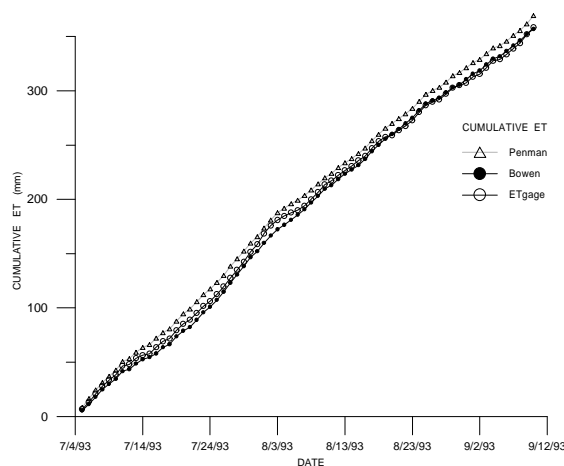

ETgage Company
www.etgage.com

1931 S. County Rd 19
Loveland, CO 80537 USA

Phone (970) 667-9821
Fax (970) 593-9182
sales@etgage.com